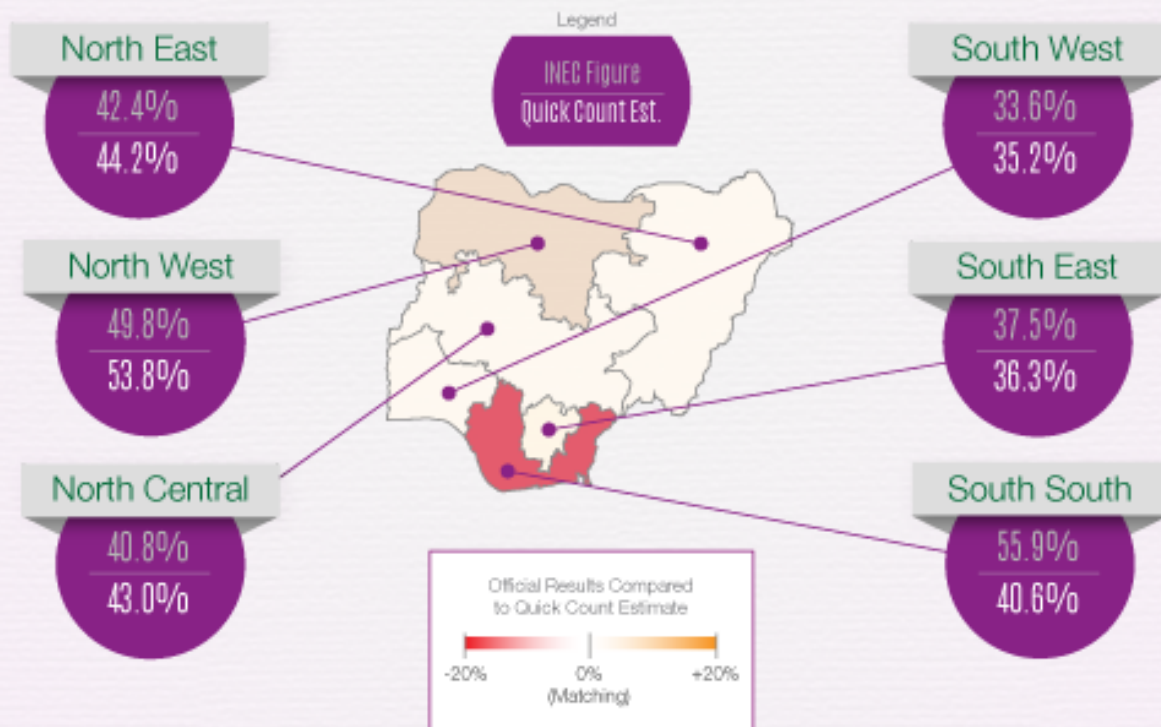

Deployment of TMG Quick Count Observers

TMG Quick Count observers were deployed to every zone, state and LGA in the country for the 2015 presidential election at a representative random sample in line with the distribution of polling units. Their geographic distribution is shown below.

/tmgng

Transition Monitoring Group

QUICK COUNT

TMG's Quick Count Turnout Estimates

In South South

CONNECT

www.tmgng.org

@tmgng

/tmgng

Transition Monitoring Group

QUICK COUNT

TMG's Quick Count Zonal Turnout Estimate

Shown by discrepancy between Quick Count Estimate and official figures

CONNECT

www.tmgng.org

@tmgng