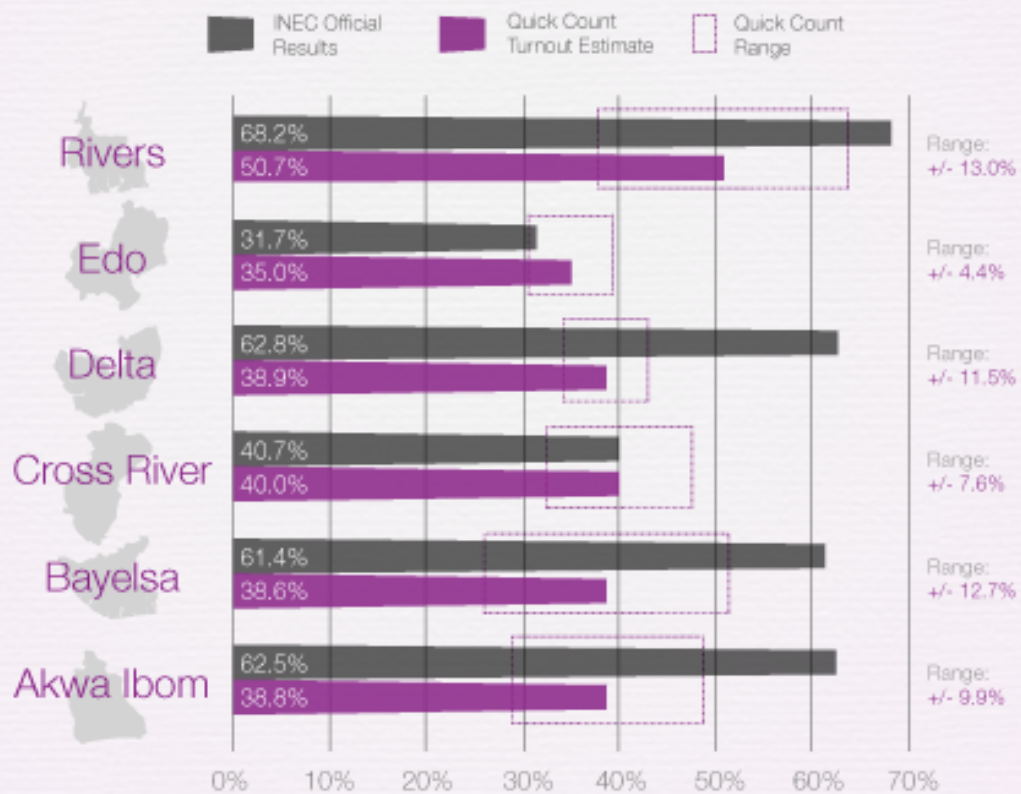

Deployment of TMG Quick Count Observers

TMG Quick Count observers were deployed to every zone, state and LGA in the country for the 2015 presidential election at a representative random sample in line with the distribution of polling units. Their geographic distribution is shown below.

/tmgng

Transition Monitoring Group

QUICK COUNT

TMG's Quick Count Turnout Estimates

In South South

CONNECT

www.tmgng.org

@tmgng

/tmgng

Transition Monitoring Group

QUICK COUNT

TMG's Quick Count Zonal Turnout Estimate

Shown by discrepancy between Quick Count Estimate and official figures

CONNECT

www.tmgng.org

@tmgng