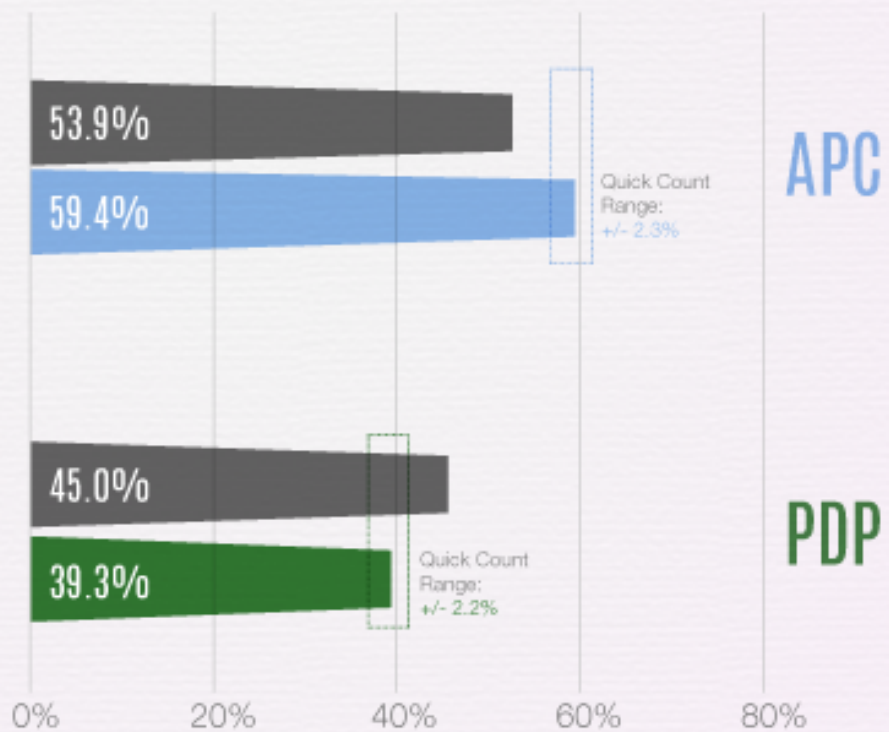

Deployment of TMG Quick Count Observers

TMG Quick Count observers were deployed to every zone, state and LGA in the country for the 2015 presidential election at a representative random sample in line with the distribution of polling units. Their geographic distribution is shown below.

Transition Monitoring Group

QUICK COUNT

TMG's Quick Count Results Estimate

■ NEC Official Results ■ Quick Count Estimate for APC ■ Quick Count Estimate for PDP □ Quick Count Range

CONNECT

www.tmgng.org

@tmgng