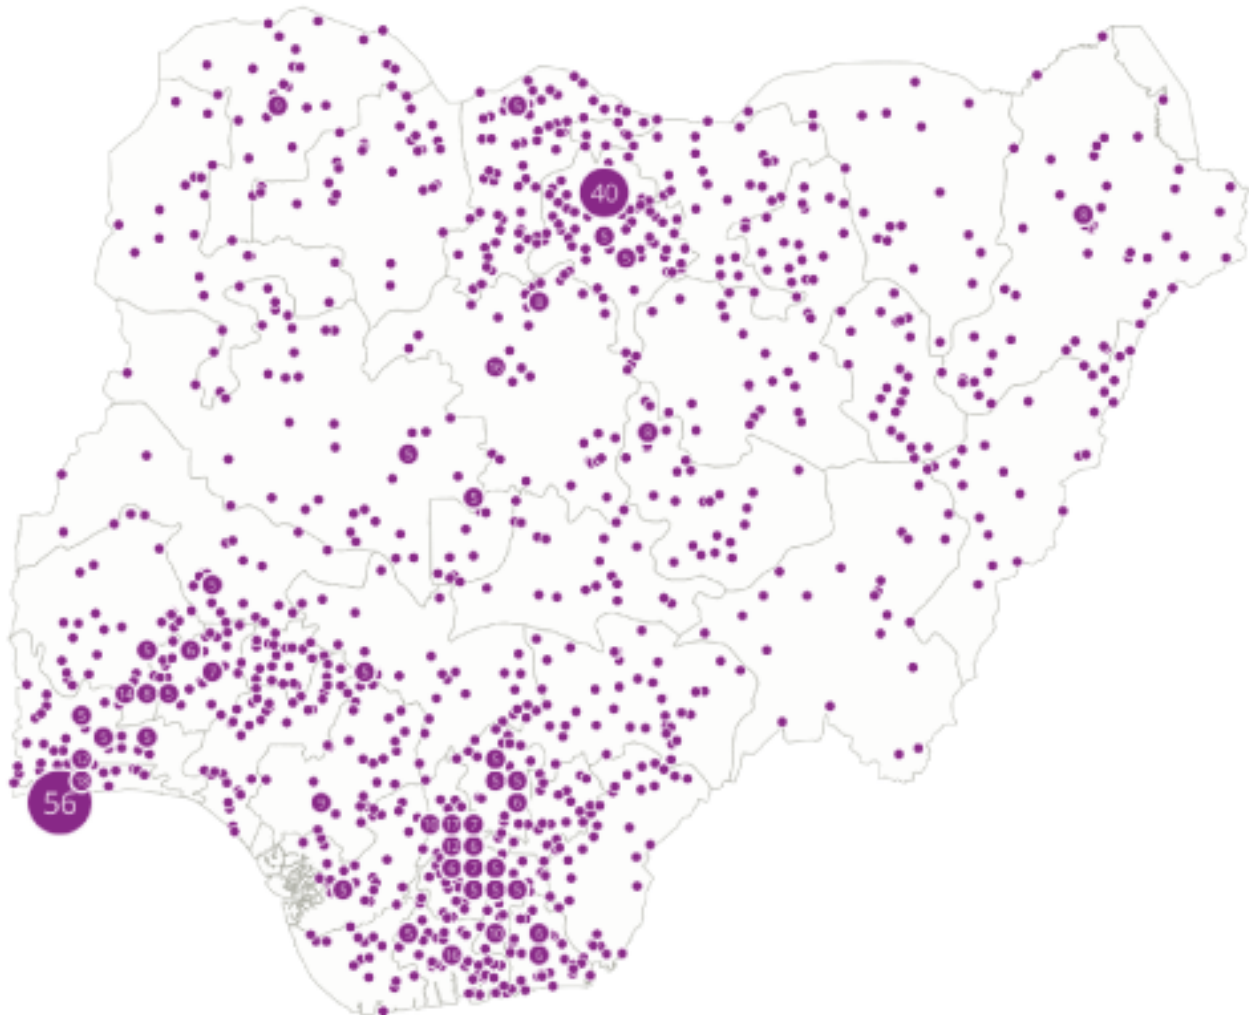

Deployment of TMG Quick Count Observers

TMG Quick Count observers were deployed to every zone, state and LGA in the country for the 2015 presidential election at a representative random sample in line with the distribution of polling units. Their geographic distribution is shown below.

/tmgng

Transition Monitoring Group

QUICK COUNT

TMG's Quick Count Turnout Estimates

In South South

CONNECT

www.tmgng.org

@tmgng